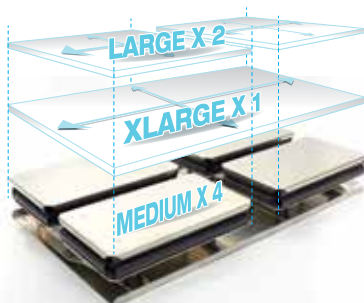

4-2-1 TEXLOC® PALLET OPTION

Ultra-Large images or multiple prints

www.dtgdigital.com